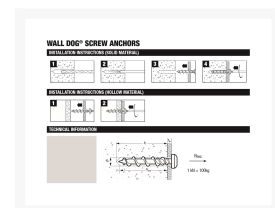

# DeWalt Wall Dog Multipurpose Panhead Self- Tapping Screw - Box of 100

Product Images

Product Code: U00-1356

## Description

---

All-steel fixing that can be used in most base materials including concrete.

No pre-drilling required in wood or plasterboard.

Suitable for installing fire clips, consumer units, back boxes, conduit, trunking and smoke alarms.

No Plastic Plugs Required

Quick & Easy to Install

Available in white and chrome finish.

Length 32mm.

Supplied in boxes of 100.

### Mills Part Numbers

R02-1606 DeWalt Wall Dog Multipurpose Panhead Self-Tapping Screws 32mm White Pk100

R02-1607 DeWalt Wall Dog Multipurpose Panhead Self-Tapping Screws 32mm Chrome Pk100